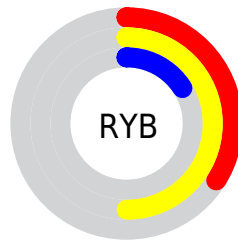

- Red (34%)
- Yellow (50%)
- Blue (16%)