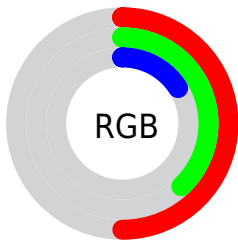

Distribution

- Red (50%)
- Green (38%)
- Blue (16%)