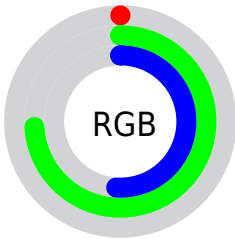

Distribution

- Red (0%)
- Green (74%)
- Blue (51%)