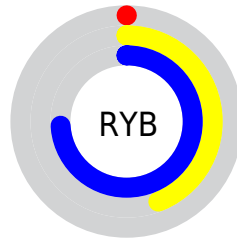

- Red (0%)
- Yellow (44%)
- Blue (74%)