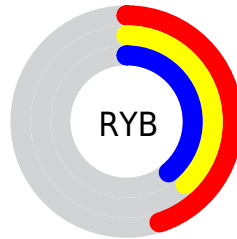

- Red (45%)
- Yellow (38%)
- Blue (39%)