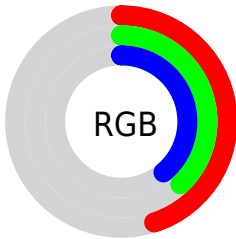

Distribution

- Red (45%)
- Green (38%)
- Blue (39%)