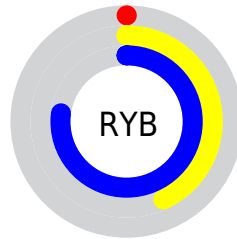

- Red (0%)
- Yellow (43%)
- Blue (77%)