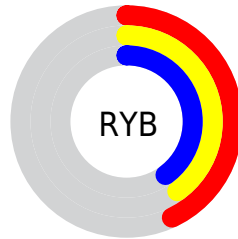

Details

The XYZ color **13.5801, 13.7770, 14.5139** is a dark color, and the websafe version is hex **666666**. A complement of this color would be **13.8701, 15.1025, 16.9363**, and the grayscale version is **13.2657, 13.9566, 15.1987**.

A 20% lighter version of the original color is **32.0413, 32.7638, 34.7723**, and **4.0424, 4.0323, 4.1797** is the 20% darker color. If you saturate the color by 10%, you get **12.0604, 11.5533, 11.4921**, and if you desaturate by 10%, it is **15.3165, 16.3177, 17.9655**.

Distribution

Red (43%)

Green (40%)

Blue (40%)

Red (43%)

Yellow (40%)

Blue (40%)

Cyan (0%)