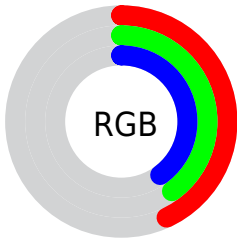

Distribution

Red (43%)

Green (40%)

Blue (40%)