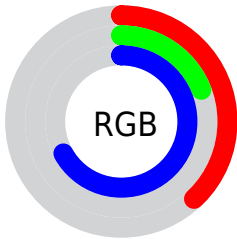

Distribution

- Red (38%)
- Green (19%)
- Blue (67%)