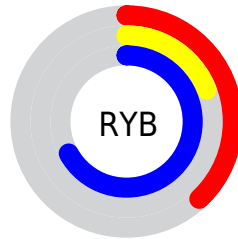

- Red (38%)
- Yellow (19%)
- Blue (67%)