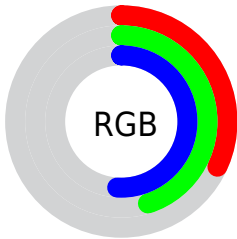

Distribution

- Red (32%)
- Green (45%)
- Blue (51%)