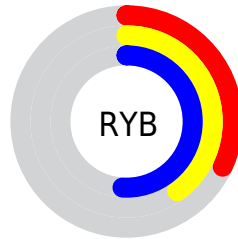

- Red (32%)
- Yellow (40%)
- Blue (51%)