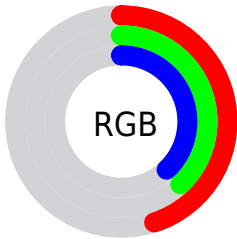

Distribution

Red (45%)

Green (38%)

Blue (38%)