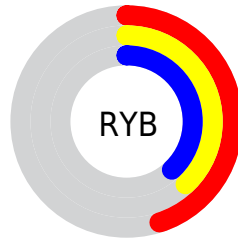

# Details

The XYZ color **13.5899, 12.9606, 13.3407** is a dark color, and the websafe version is hex **666666**. A complement of this color would be **14.1070, 16.1927, 18.3022**, and the grayscale version is **12.6872, 13.3479, 14.5359**.

A 20% lighter version of the original color is **32.0070, 31.3622, 32.8003**, and **4.1443, 3.7581, 3.7558** is the 20% darker color. If you saturate the color by 10%, you get **12.1474, 10.8137, 10.5842**, and if you desaturate by 10%, it is **15.2536, 15.4468, 16.4886**.

# Distribution

Red (45%)

Green (38%)

Blue (38%)

Red (45%)

Yellow (38%)

Blue (38%)

Cyan (0%)