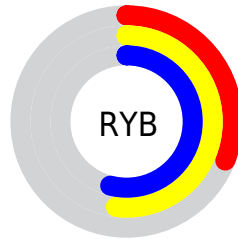

# Details

The XYZ color **13.6489, 20.1356, 11.3508** is a dark color, and the websafe version is hex **669966**. A complement of this color would be **17.2064, 12.4335, 23.3236**, and the grayscale version is **15.8034, 16.6264, 18.1062**.

A 20% lighter version of the original color is **32.0704, 43.7009, 28.9351**, and **4.0877, 7.0088, 2.8876** is the 20% darker color. If you saturate the color by 10%, you get **12.2002, 19.4403, 8.9805**, and if you desaturate by 10%, it is **15.4201, 20.9882, 14.1942**.

# Distribution

Red (31%)

Green (54%)

Blue (33%)

Red (31%)

Yellow (52%)

Blue (54%)

Cyan (43%)