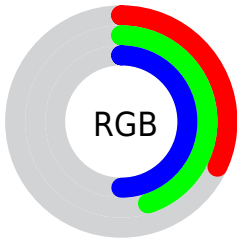

Distribution

- Red (32%)
- Green (45%)
- Blue (50%)