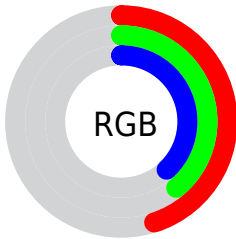

Distribution

Red (45%)

Green (39%)

Blue (38%)