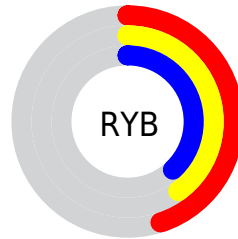

## Conversions Part 2

<b>Format</b>	<b>Color</b>
<b>R<sub>YB</sub></b>	114, 101, 96
Decimal	7496800
CIE Lab	43.56, 4.84, 4.30
CIE LCh	44, 6.480, 41.627
Yxy	13.5363, 0.3393, 0.3375
Android (android.graphics.Color)	4285686880 (0xFF726460)
YUV	103.7300, -3.8109, 9.0068
Hunter-Lab	36.7917, 1.6351, 4.8660

# Details

The XYZ color **13.6079, 13.5363, 12.9619** is a dark color, and the websafe version is hex **666666**. A complement of this color would be **13.4369, 14.8531, 18.0783**, and the grayscale version is **13.0943, 13.7763, 15.0023**.

A 20% lighter version of the original color is **31.9808, 32.3155, 31.7461**, and **4.0956, 3.9347, 3.5612** is the 20% darker color. If you saturate the color by 10%, you get **12.3162, 11.7328, 10.1269**, and if you desaturate by 10%, it is **15.0690, 15.5566, 16.2292**.

# Distribution

Red (45%)

Green (39%)

Blue (38%)

Red (45%)

Yellow (40%)

Blue (38%)

Cyan (0%)