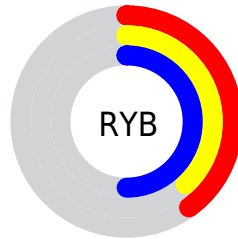

Details

The XYZ color **13.6308, 13.0606, 22.2246** is a dark color, and the websafe version is hex **666699**. A complement of this color would be **18.3817, 20.6805, 14.5788**, and the grayscale version is **12.6819, 13.3424, 14.5299**.

A 20% lighter version of the original color is **32.0368, 31.5065, 48.1089**, and **4.1606, 3.8048, 7.9122** is the 20% darker color. If you saturate the color by 10%, you get **11.3269, 10.2352, 21.8009**, and if you desaturate by 10%, it is **16.3079, 16.3634, 22.7212**.

Distribution

Red (40%)

Green (38%)

Blue (50%)

Red (40%)

Yellow (38%)

Blue (50%)

Cyan (21%)