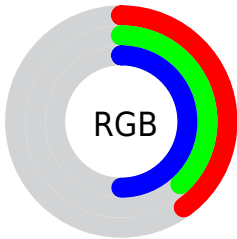

Distribution

Red (40%)

Green (38%)

Blue (50%)