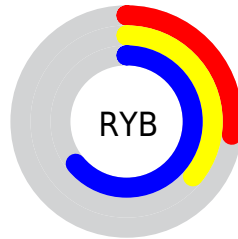

- Red (27%)
- Yellow (36%)
- Blue (64%)