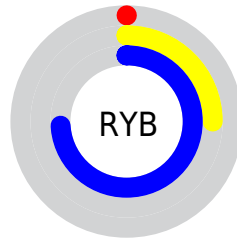

- Red (0%)
- Yellow (25%)
- Blue (74%)