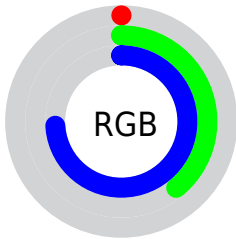

Distribution

- Red (0%)
- Green (39%)
- Blue (74%)