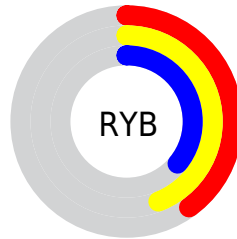

A 20% lighter version of the original color is **32.0808, 33.6224, 30.3901**, and **4.1206, 4.3134, 3.2002** is the 20% darker color. If you saturate the color by 10%, you get **12.8217, 13.3596, 9.6484**, and if you desaturate by 10%, it is **14.6006, 15.3486, 15.0779**.

# Distribution

Red (44%)

Green (41%)

Blue (36%)

Red (40%)

Yellow (44%)

Blue (36%)

Cyan (0%)