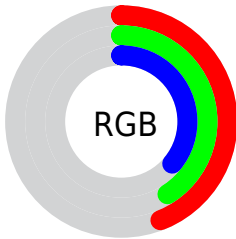

Distribution

Red (44%)

Green (41%)

Blue (36%)