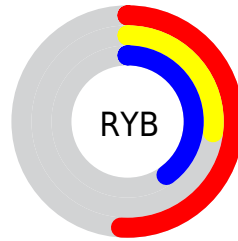

- Red (51%)
- Yellow (27%)
- Blue (40%)