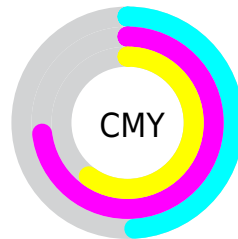

A 20% lighter version of the original color is **31.8396, 25.3572, 33.7882**, and **4.1059, 2.4055, 3.9893** is the 20% darker color. If you saturate the color by 10%, you get **12.6056, 8.2818, 12.3665**, and if you desaturate by 10%, it is **14.7220, 11.6310, 15.7961**.

# Distribution

- Red (51%)
- Green (27%)
- Blue (40%)

- Red (51%)
- Yellow (27%)
- Blue (40%)

- Cyan (0%)
- Magenta (47%)
- Yellow (20%)
- Black (49%)

- Cyan (49%)
- Magenta (73%)
- Yellow (60%)

# Brightness & Saturation Gradients

These gradients show how the XYZ color 13.5686, 9.7806, 14.0047 changes by changing the brightness by 10 percent. The first figure shows a shift by +10% for each color and the second figure -10%.