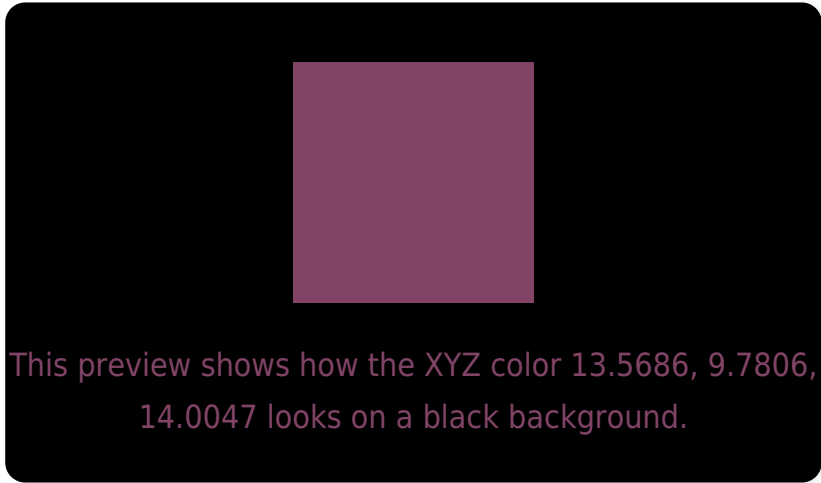

## White Background

This preview shows how the XYZ color 13.5686, 9.7806, 14.0047 looks on a white background.

# Black Background