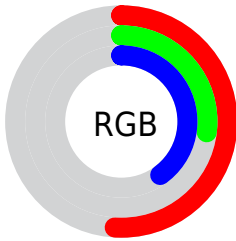

Distribution

- Red (51%)
- Green (27%)
- Blue (40%)