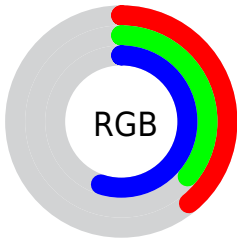

Distribution

Red (39%)

Green (36%)

Blue (55%)