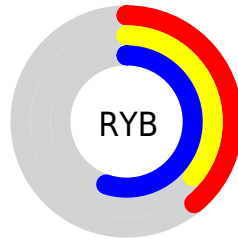

A 20% lighter version of the original color is **32.2475, 29.8717, 54.5183**, and **4.1454, 3.3791, 9.8849** is the 20% darker color. If you saturate the color by 10%, you get **11.4608, 9.4250, 25.6415**, and if you desaturate by 10%, it is **16.4274, 15.5664, 26.5652**.

# Distribution

Red (39%)

Green (36%)

Blue (55%)

Red (39%)

Yellow (36%)

Blue (55%)

Cyan (28%)