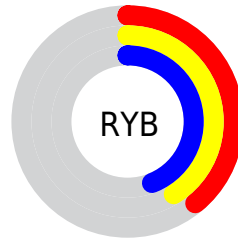

Details

The XYZ color **13.7022, 14.9968, 17.7953** is a dark color, and the websafe version is hex **666666**. A complement of this color would be **13.8137, 13.9143, 13.7624**, and the grayscale version is **13.9838, 14.7121, 16.0214**.

A 20% lighter version of the original color is **32.2895, 35.0413, 40.6591**, and **4.0929, 4.5570, 5.6649** is the 20% darker color. If you saturate the color by 10%, you get **12.2956, 13.8897, 17.6560**, and if you desaturate by 10%, it is **15.2896, 16.2085, 17.9458**.

Distribution

Red (39%)

Green (43%)

Blue (44%)

Red (39%)

Yellow (41%)

Blue (44%)

Cyan (12%)