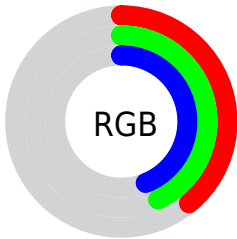

Distribution

Red (39%)

Green (43%)

Blue (44%)