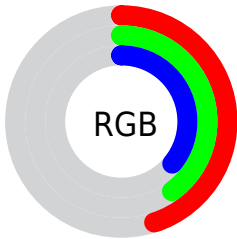

Distribution

Red (45%)

Green (40%)

Blue (36%)