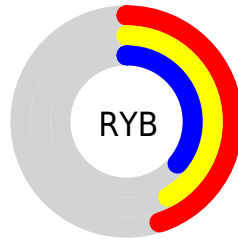

# Details

The XYZ color **13.6997, 13.7425, 12.2864** is a dark color, and the websafe version is hex **666666**. A complement of this color would be **12.8663, 14.0800, 18.2594**, and the grayscale version is **13.2442, 13.9340, 15.1741**.

A 20% lighter version of the original color is **32.1225, 32.6551, 30.5966**, and **4.1470, 4.0369, 3.2499** is the 20% darker color. If you saturate the color by 10%, you get **12.5492, 12.1961, 9.5760**, and if you desaturate by 10%, it is **14.9909, 15.4473, 15.4220**.

# Distribution

Red (45%)

Green (40%)

Blue (36%)

Red (45%)

Yellow (42%)

Blue (36%)

Cyan (0%)