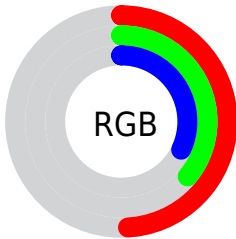

Distribution

- Red (49%)
- Green (36%)
- Blue (32%)