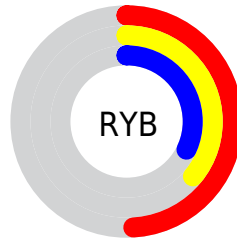

- Red (49%)
- Yellow (36%)
- Blue (32%)