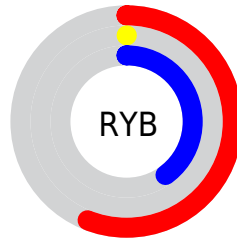

- Red (56%)
- Yellow (0%)
- Blue (40%)