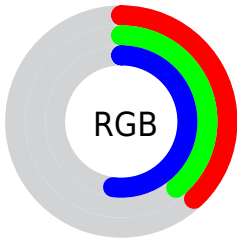

Distribution

Red (38%)

Green (39%)

Blue (52%)