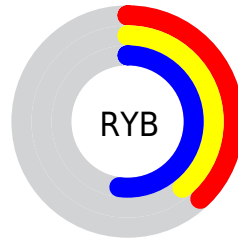

Details

The XYZ color **13.7325, 13.2138, 24.0170** is a dark color, and the websafe version is hex **666699**. A complement of this color would be **20.1290, 22.3711, 14.8129**, and the grayscale version is **12.7449, 13.4086, 14.6020**.

A 20% lighter version of the original color is **32.1637, 31.7474, 50.8870**, and **4.1498, 3.8488, 8.7078** is the 20% darker color. If you saturate the color by 10%, you get **11.2873, 10.2795, 23.5797**, and if you desaturate by 10%, it is **16.6129, 16.6638, 24.5313**.

Distribution

 Red (38%)

 Green (39%)

 Blue (52%)

 Red (38%)

 Yellow (39%)

 Blue (52%)

 Cyan (26%)