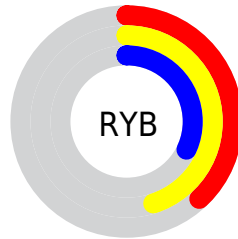

- Red (38%)
- Yellow (45%)
- Blue (32%)