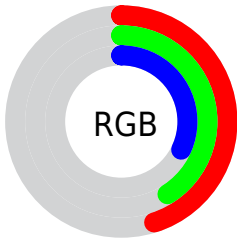

Distribution

- Red (45%)
- Green (41%)
- Blue (32%)