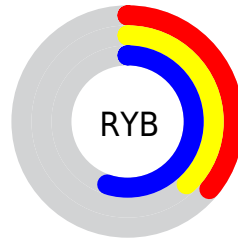

A 20% lighter version of the original color is **32.3210, 31.7275, 55.4595**, and **4.1573, 3.8199, 10.1911** is the 20% darker color. If you saturate the color by 10%, you get **11.3495, 10.3381, 26.2085**, and if you desaturate by 10%, it is **16.5053, 16.4353, 27.1136**.

# Distribution

 Red (36%)

 Green (39%)

 Blue (55%)

 Red (36%)

 Yellow (38%)

 Blue (55%)

 Cyan (34%)