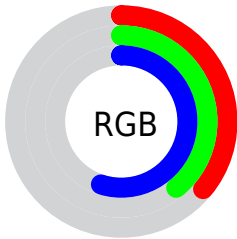

Distribution

Red (36%)

Green (39%)

Blue (55%)