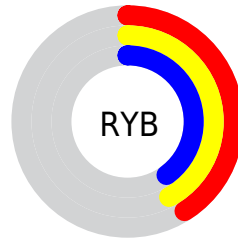

# Details

The XYZ color **13.7366, 14.4555, 14.6366** is a dark color, and the websafe version is hex **666666**. A complement of this color would be **13.1365, 13.8078, 16.1602**, and the grayscale version is **13.7438, 14.4595, 15.7464**.

A 20% lighter version of the original color is **32.1048, 33.7848, 34.9660**, and **4.1780, 4.3959, 4.2427** is the 20% darker color. If you saturate the color by 10%, you get **12.8728, 13.5299, 11.8761**, and if you desaturate by 10%, it is **14.6865, 15.4413, 17.7705**.

# Distribution

Red (42%)

Green (42%)

Blue (40%)

Red (41%)

Yellow (42%)

Blue (40%)

Cyan (0%)