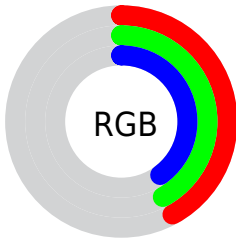

Distribution

Red (42%)

Green (42%)

Blue (40%)