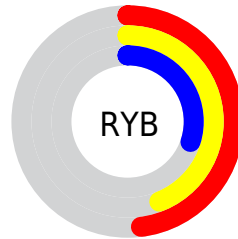

Details

The XYZ color **13.6403, 13.2228, 8.8545** is a dark color, and the websafe version is hex **996666**. A complement of this color would be **11.3246, 12.4852, 20.2254**, and the grayscale version is **12.7082, 13.3700, 14.5599**.

A 20% lighter version of the original color is **32.0350, 31.8001, 24.1883**, and **4.1308, 3.8552, 1.9652** is the 20% darker color. If you saturate the color by 10%, you get **12.6497, 11.8675, 6.5948**, and if you desaturate by 10%, it is **14.7659, 14.7187, 11.5582**.

Distribution

Red (48%)

Green (38%)

Blue (30%)

Red (48%)

Yellow (44%)

Blue (30%)

Cyan (0%)