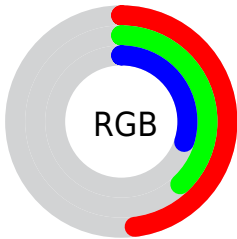

Distribution

Red (48%)

Green (38%)

Blue (30%)