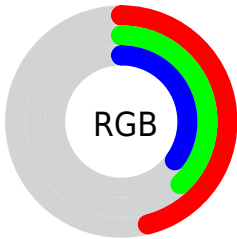

Distribution

- Red (46%)
- Green (38%)
- Blue (35%)