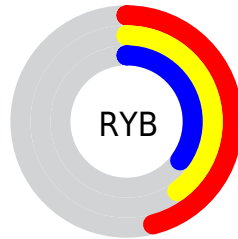

- Red (46%)
- Yellow (40%)
- Blue (35%)