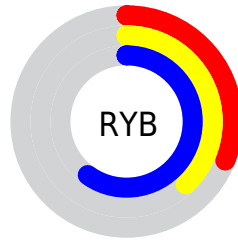

- Red (31%)
- Yellow (38%)
- Blue (60%)