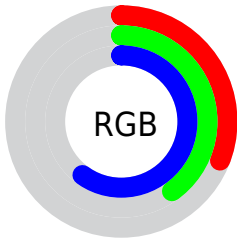

Distribution

- Red (31%)
- Green (40%)
- Blue (60%)