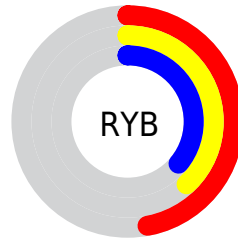

# Details

The XYZ color **13.7224, 13.0604, 11.9229** is a dark color, and the websafe version is hex **666666**. A complement of this color would be **13.8740, 15.8683, 19.7845**, and the grayscale version is **12.7502, 13.4142, 14.6080**.

A 20% lighter version of the original color is **32.3295, 31.5911, 29.9849**, and **4.1595, 3.7806, 3.0953** is the 20% darker color. If you saturate the color by 10%, you get **12.3767, 11.1370, 9.1063**, and if you desaturate by 10%, it is **15.2698, 15.2562, 15.2103**.

# Distribution

Red (47%)

Green (38%)

Blue (36%)

Red (47%)

Yellow (38%)

Blue (36%)

Cyan (0%)