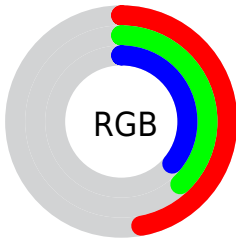

Distribution

Red (47%)

Green (38%)

Blue (36%)