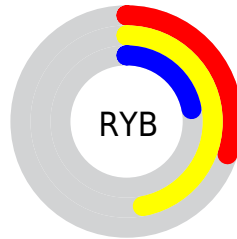

Conversions

Conversions Part 2

Format	Color
R_{YB}	76, 121, 56
Decimal	7957048
CIE Lab	45.16, -1.14, 30.00
CIE LCh	45, 30.025, 92.170
Yxy	14.6585, 0.4015, 0.4279
Android (android.graphics.Color)	4286147128 (0xFF796A38)
YUV	104.7850, -24.0510, 14.2206
Hunter-Lab	38.2864, -2.8816, 17.7476

Details

The XYZ color **13.7530, 14.6585, 5.8459** is a dark color, and the websafe version is hex **666633**. A complement of this color would be **7.3353, 6.7275, 19.0011**, and the grayscale version is **13.4276, 14.1269, 15.3842**.

A 20% lighter version of the original color is **32.2349, 34.2274, 18.0043**, and **4.1445, 4.4519, 0.9280** is the 20% darker color. If you saturate the color by 10%, you get **13.2092, 13.9886, 4.3771**, and if you desaturate by 10%, it is **14.3784, 15.3771, 7.6953**.

Distribution

-  Red (47%)
-  Green (42%)
-  Blue (22%)

-  Red (30%)
-  Yellow (47%)
-  Blue (22%)

-  Cyan (0%)
-  Magenta (12%)
-  Yellow (54%)
-  Black (53%)

-  Cyan (53%)
-  Magenta (58%)
-  Yellow (78%)