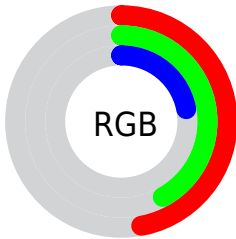

Distribution

- Red (47%)
- Green (42%)
- Blue (22%)