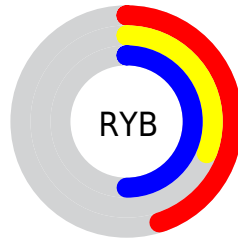

- Red (45%)
- Yellow (31%)
- Blue (50%)