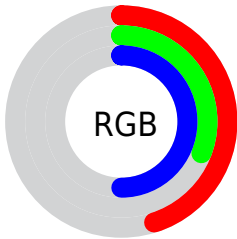

Distribution

- Red (45%)
- Green (31%)
- Blue (50%)