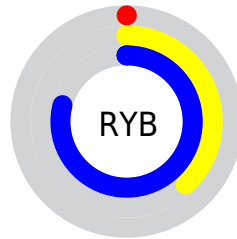

- Red (0%)
- Yellow (38%)
- Blue (79%)