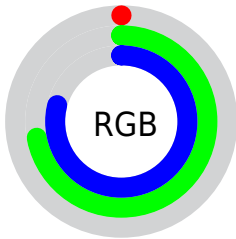

Distribution

- Red (0%)
- Green (72%)
- Blue (79%)