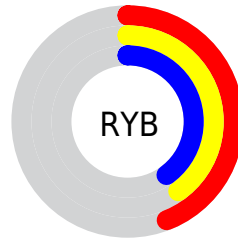

A 20% lighter version of the original color is **32.2878, 32.6489, 34.7371**, and **4.1231, 4.0042, 4.1700** is the 20% darker color. If you saturate the color by 10%, you get **12.2454, 11.4934, 11.6564**, and if you desaturate by 10%, it is **15.4336, 16.2519, 17.7066**.

# Distribution

Red (44%)

Green (40%)

Blue (40%)

Red (44%)

Yellow (40%)

Blue (40%)

Cyan (0%)