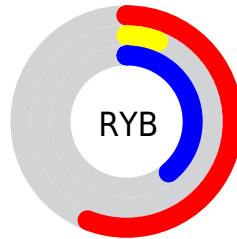

- Red (56%)
- Yellow (6%)
- Blue (39%)