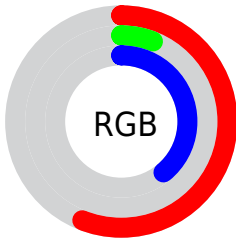

Distribution

- Red (56%)
- Green (6%)
- Blue (39%)