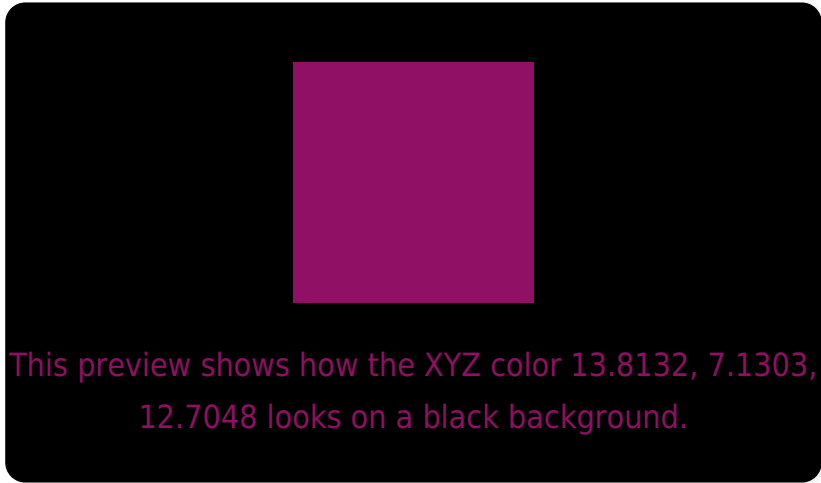

## White Background

This preview shows how the XYZ color 13.8132, 7.1303, 12.7048 looks on a white background.

# Black Background