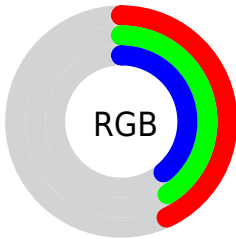

Distribution

- Red (43%)
- Green (41%)
- Blue (39%)