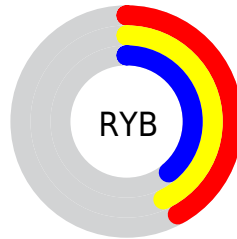

- Red (42%)
- Yellow (43%)
- Blue (39%)