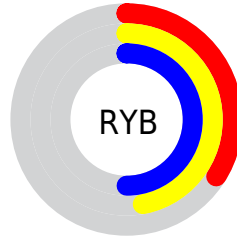

- Red (34%)
- Yellow (47%)
- Blue (50%)