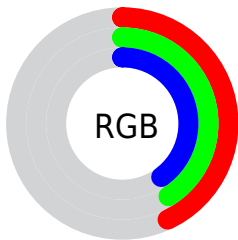

Distribution

- Red (43%)
- Green (41%)
- Blue (40%)