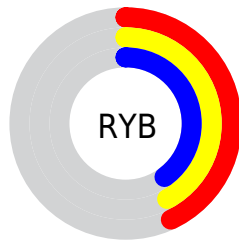

- Red (43%)
- Yellow (42%)
- Blue (40%)