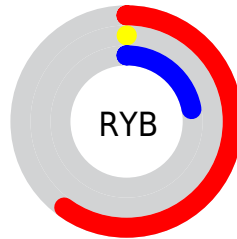

- Red (60%)
- Yellow (0%)
- Blue (22%)