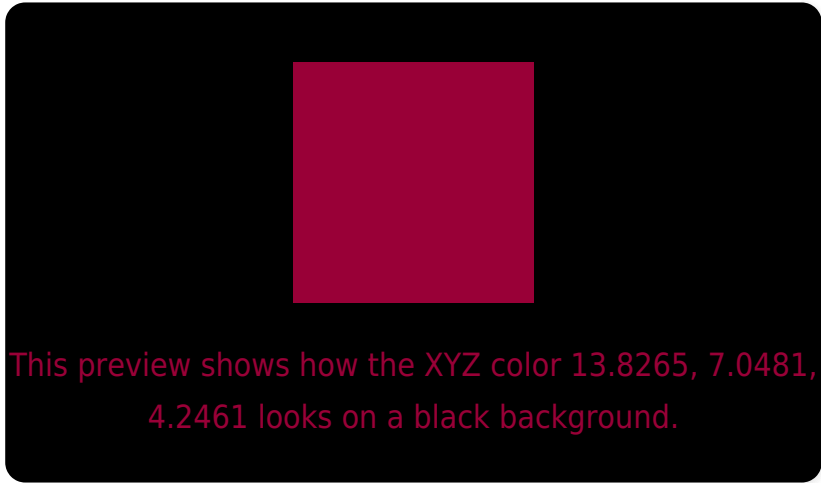

## White Background

This preview shows how the XYZ color 13.8265, 7.0481, 4.2461 looks on a white background.

# Black Background