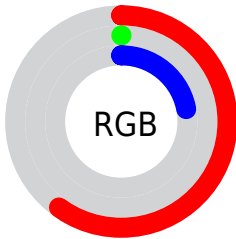

Distribution

- Red (60%)
- Green (0%)
- Blue (22%)