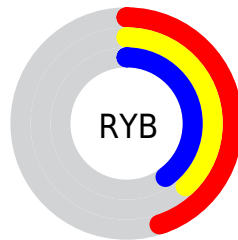

Details

The XYZ color **13.8261, 13.2020, 14.1314** is a dark color, and the websafe version is hex **666666**. A complement of this color would be **14.1003, 16.2023, 17.7143**, and the grayscale version is **12.9295, 13.6029, 14.8135**.

A 20% lighter version of the original color is **32.4058, 31.7716, 34.1303**, and **4.2336, 3.8629, 4.0125** is the 20% darker color. If you saturate the color by 10%, you get **12.4077, 11.0436, 11.5666**, and if you desaturate by 10%, it is **15.4521, 15.6951, 17.0125**.

Distribution

Red (45%)

Green (38%)

Blue (40%)

Red (45%)

Yellow (38%)

Blue (40%)

Cyan (0%)

Magenta (16%)

Yellow (13%)

Black (55%)

Cyan (55%)

Magenta (62%)

Yellow (60%)

Brightness & Saturation Gradients

These gradients show how the XYZ color 13.8261, 13.2020, 14.1314 changes by changing the brightness by 10 percent. The first figure shows a shift by +10% for each color and the second figure -10%.