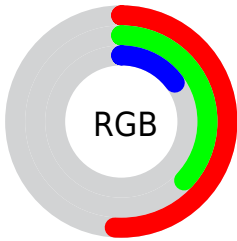

Distribution

- Red (51%)
- Green (37%)
- Blue (15%)