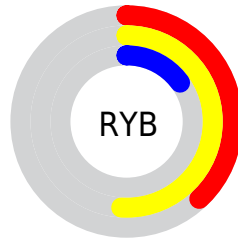

- Red (38%)
- Yellow (51%)
- Blue (15%)