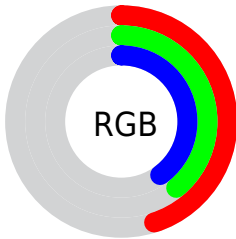

Distribution

Red (45%)

Green (39%)

Blue (40%)