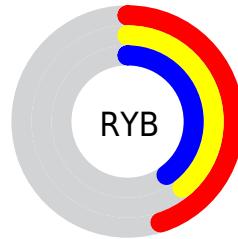

Details

The XYZ color **13.9303, 13.5278, 14.4473** is a dark color, and the websafe version is hex **666666**. A complement of this color would be **14.2014, 16.0842, 17.6860**, and the grayscale version is **13.1932, 13.8803, 15.1156**.

A 20% lighter version of the original color is **32.5925, 32.3281, 34.6591**, and **4.2323, 3.9251, 4.1490** is the 20% darker color. If you saturate the color by 10%, you get **12.4799, 11.3272, 11.8048**, and if you desaturate by 10%, it is **15.5889, 16.0609, 17.4173**.

Distribution

Red (45%)

Green (39%)

Blue (40%)

Red (45%)

Yellow (39%)

Blue (40%)

Cyan (0%)

Magenta (14%)

Yellow (11%)

Black (55%)

Cyan (55%)

Magenta (61%)

Yellow (60%)

Brightness & Saturation Gradients

These gradients show how the XYZ color 13.9303, 13.5278, 14.4473 changes by changing the brightness by 10 percent. The first figure shows a shift by +10% for each color and the second figure -10%.