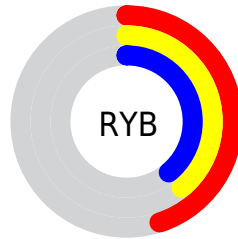

# Details

The XYZ color **13.8795, 13.6600, 13.7095** is a dark color, and the websafe version is hex **666666**. A complement of this color would be **14.2573, 15.9247, 18.5421**, and the grayscale version is **13.2630, 13.9537, 15.1956**.

A 20% lighter version of the original color is **32.5080, 32.5507, 33.4237**, and **4.2304, 3.9965, 3.9166** is the 20% darker color. If you saturate the color by 10%, you get **12.4021, 11.5231, 10.6950**, and if you desaturate by 10%, it is **15.5728, 16.1031, 17.1826**.

# Distribution

Red (45%)

Green (39%)

Blue (39%)

Red (45%)

Yellow (39%)

Blue (39%)

Cyan (0%)