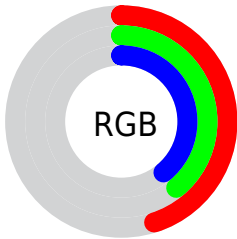

Distribution

Red (45%)

Green (39%)

Blue (39%)