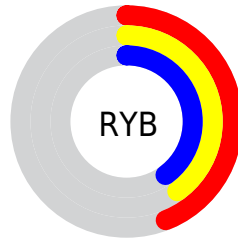

# Details

The XYZ color **13.8813, 14.0848, 14.2989** is a dark color, and the websafe version is hex **666666**. A complement of this color would be **13.8674, 15.0882, 17.5109**, and the grayscale version is **13.5579, 14.2640, 15.5335**.

A 20% lighter version of the original color is **32.5329, 33.2707, 34.4130**, and **4.1944, 4.1847, 4.0767** is the 20% darker color. If you saturate the color by 10%, you get **12.5077, 12.1568, 11.3157**, and if you desaturate by 10%, it is **15.4303, 16.2438, 17.7100**.

# Distribution

Red (44%)

Green (40%)

Blue (40%)

Red (44%)

Yellow (40%)

Blue (40%)

Cyan (0%)