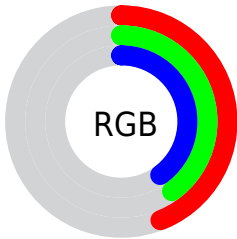

Distribution

Red (44%)

Green (40%)

Blue (40%)