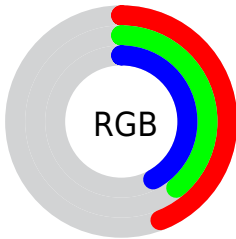

Distribution

Red (44%)

Green (39%)

Blue (42%)