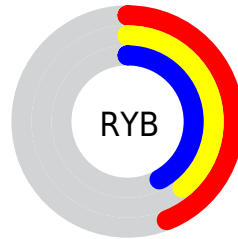

Details

The XYZ color **13.8195, 13.5766, 16.0795** is a dark color, and the websafe version is hex **666666**. A complement of this color would be **13.3887, 15.0579, 15.0336**, and the grayscale version is **13.2067, 13.8945, 15.1311**.

A 20% lighter version of the original color is **32.4289, 32.4230, 37.3500**, and **4.1653, 3.9399, 4.9558** is the 20% darker color. If you saturate the color by 10%, you get **12.6683, 11.5275, 14.9146**, and if you desaturate by 10%, it is **15.1221, 15.9193, 17.3229**.

Distribution

Red (44%)

Green (39%)

Blue (42%)

Red (44%)

Yellow (39%)

Blue (42%)

Cyan (0%)