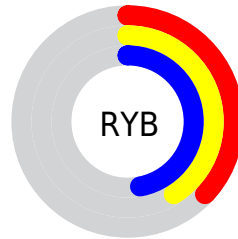

A 20% lighter version of the original color is **32.5759, 35.6405, 44.1921**, and **4.2220, 4.7630, 6.8277** is the 20% darker color. If you saturate the color by 10%, you get **12.3374, 13.9547, 19.8128**, and if you desaturate by 10%, it is **15.6810, 16.9363, 20.2121**.

# Distribution

Red (37%)

Green (44%)

Blue (47%)

Red (37%)

Yellow (41%)

Blue (47%)

Cyan (21%)