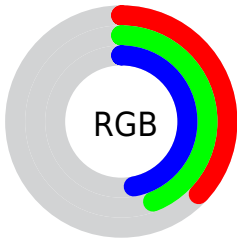

Distribution

Red (37%)

Green (44%)

Blue (47%)