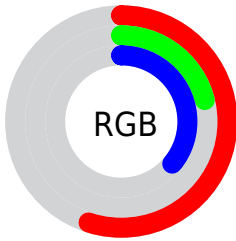

Distribution

- Red (55%)
- Green (21%)
- Blue (36%)