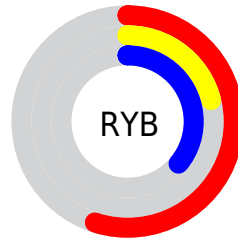

- Red (55%)
- Yellow (21%)
- Blue (36%)