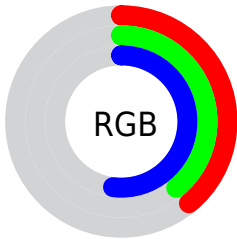

Distribution

Red (39%)

Green (39%)

Blue (52%)