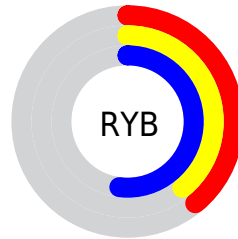

# Details

The XYZ color **13.8411, 13.2698, 24.0221** is a dark color, and the websafe version is hex **666699**. A complement of this color would be **20.3128, 22.6626, 15.1086**, and the grayscale version is **12.8238, 13.4917, 14.6924**.

A 20% lighter version of the original color is **32.3469, 31.8419, 50.8956**, and **4.1997, 3.8745, 8.7101** is the 20% darker color. If you saturate the color by 10%, you get **11.3481, 10.2659, 23.5739**, and if you desaturate by 10%, it is **16.7818, 16.8132, 24.5513**.

# Distribution

Red (39%)

Green (39%)

Blue (52%)

Red (39%)

Yellow (39%)

Blue (52%)

Cyan (26%)