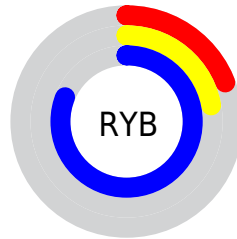

- Red (19%)
- Yellow (22%)
- Blue (81%)