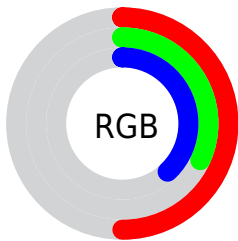

Distribution

- Red (50%)
- Green (32%)
- Blue (38%)