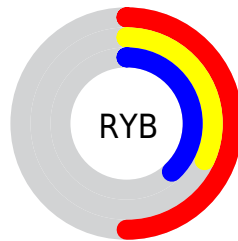

- Red (50%)
- Yellow (32%)
- Blue (38%)