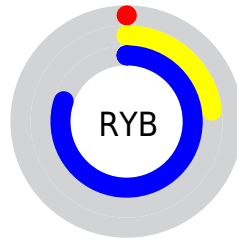

- Red (0%)
- Yellow (23%)
- Blue (80%)